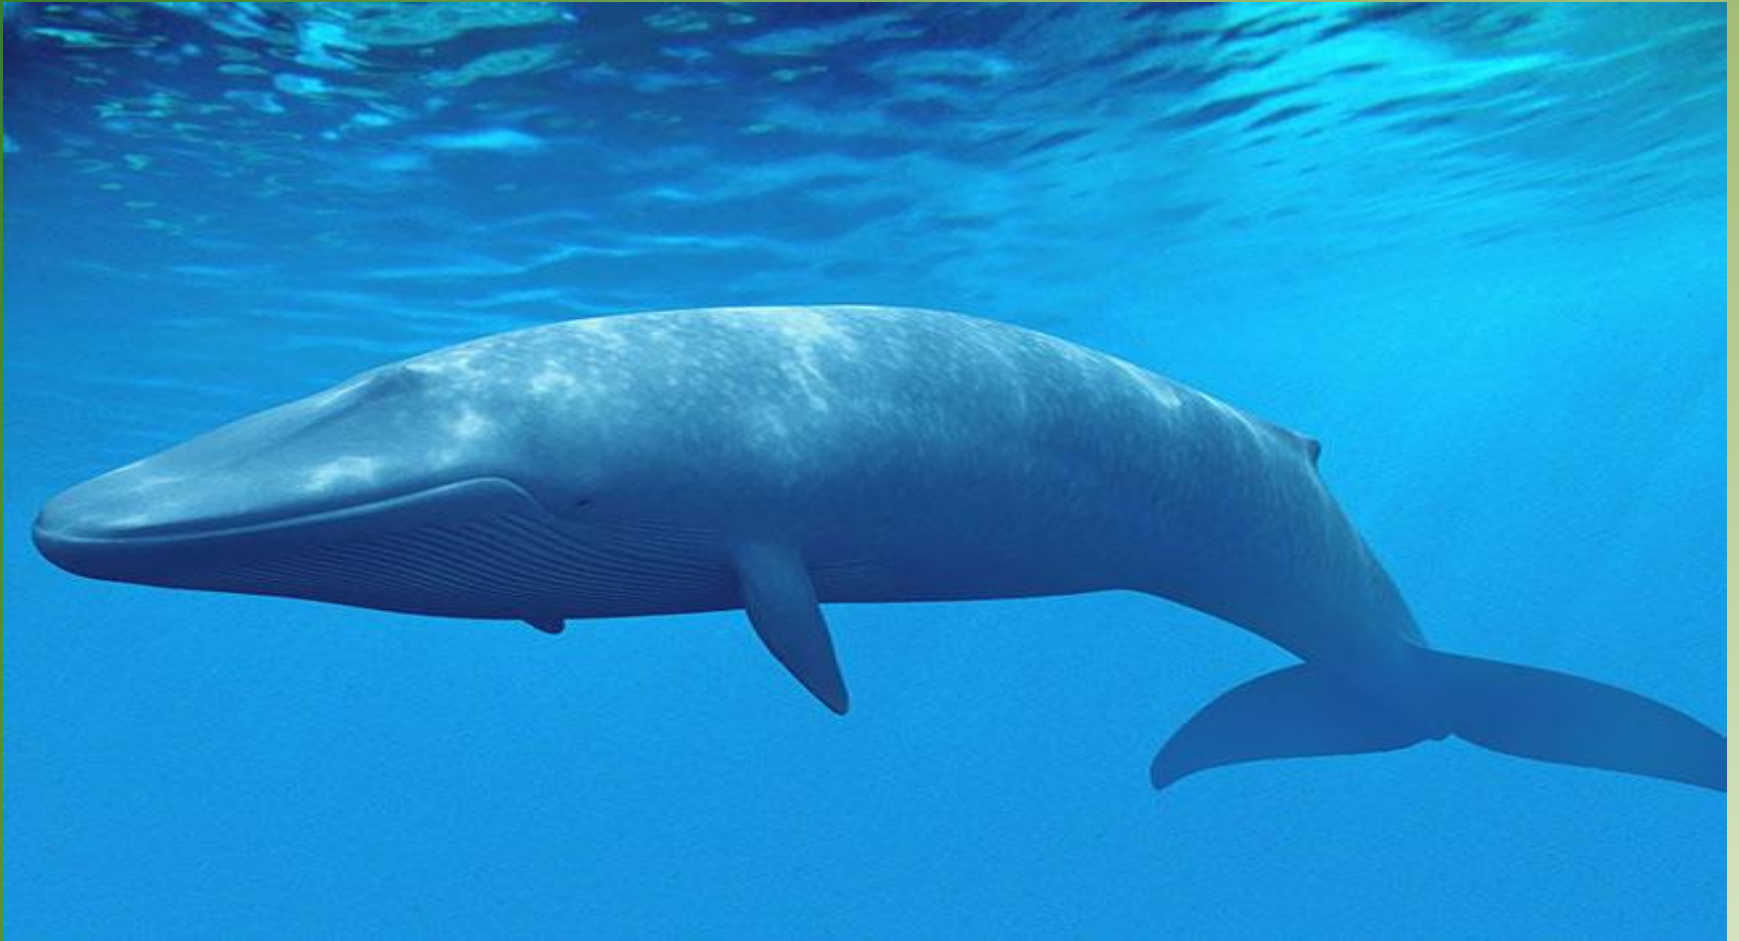

# CHEETAH

***Cheetah has got:***

Little ears

Long tail

Speed legs

Its colors are:

Black &

White &

Yellow

They are dangerous.

They eat little animals.

# DOLPHIN

- ***Dolphin has got:***
- Fins
- Big mouth
- Little tail
- Its color is:
- Blue &
- Grey or white
- They are friendly.
- They eat fish.

# BLUE WHALE

- ***Blue whale has got:***
- Large body [largest animal on the Earth]
- Fins
- Long tale
- Its colors are:
- Blue &
- Grey
- They are mostly friendly.
- They eat planktons.