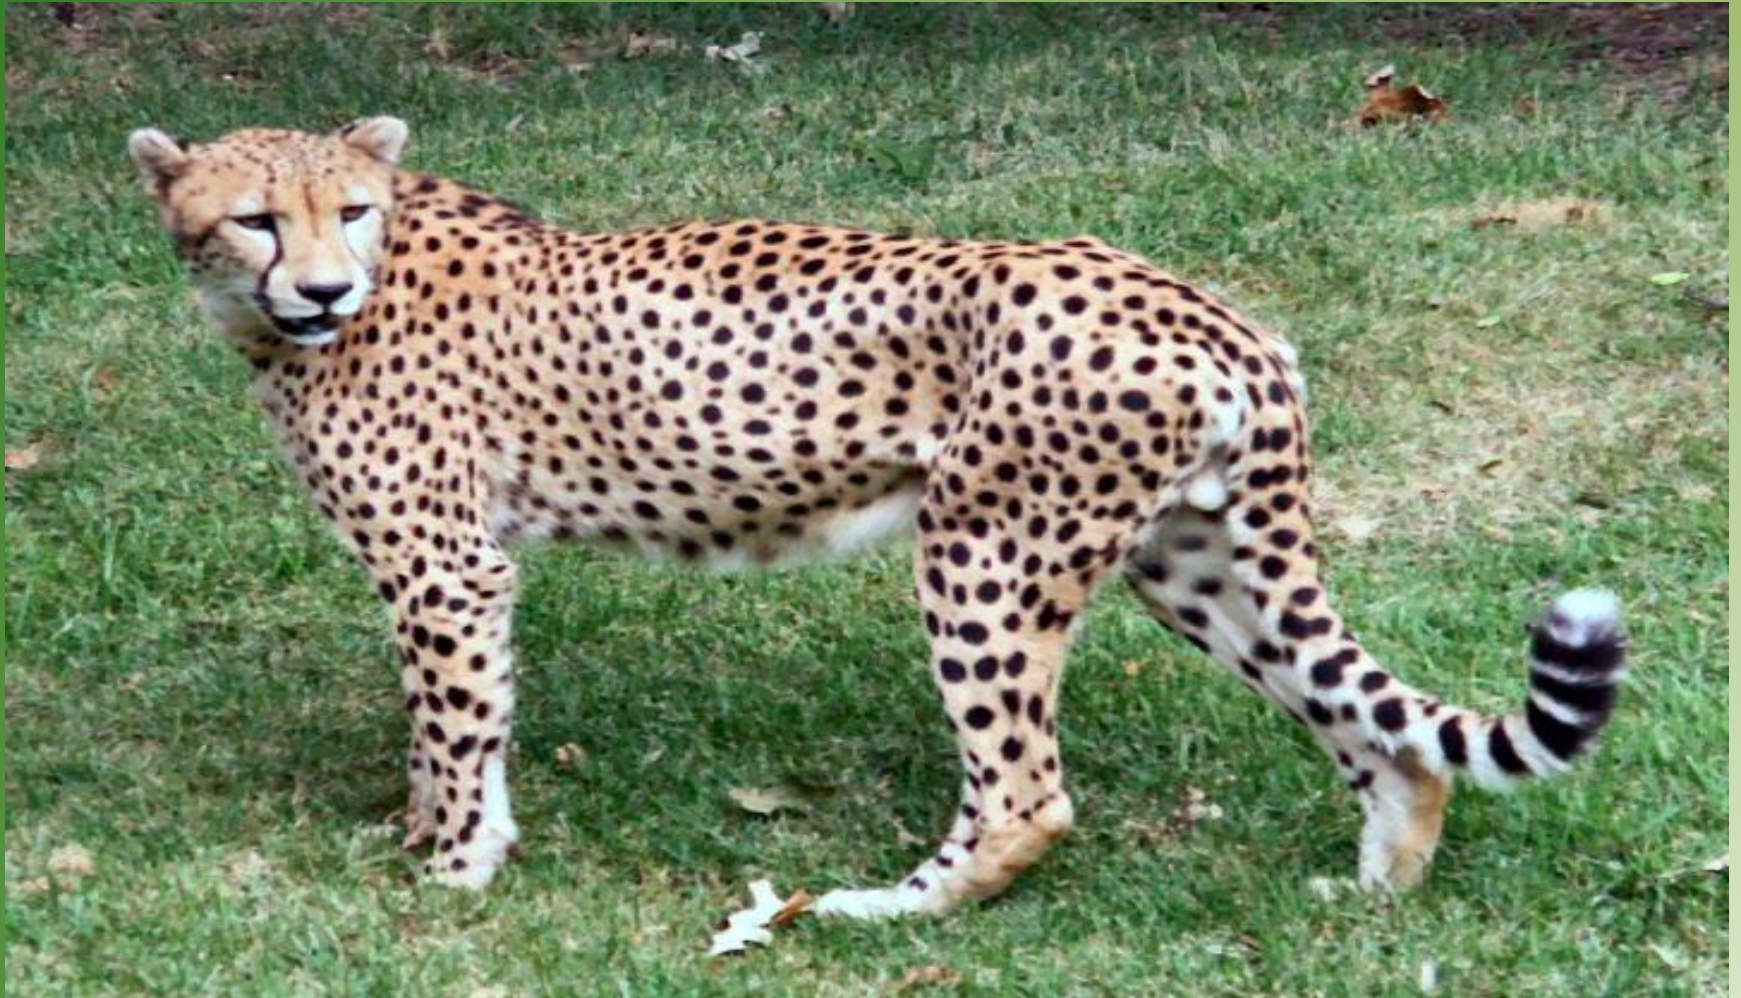

# GIRAFFE

- ***Giraffe has got:***
- Long neck
- Small tail, small hornes
- Little ears
- Purple tounge
- Its colors are:
- White &
- Brown &
- Yellow
- Giraffe is mostly friendly.
- They eat leaves.

# TASMANIAN DEVIL

© Gerry Pearce/Alamy

- ***Tasmanian devil has got:***

- Small head
- Little tail
- Little legs
- Strong teeth
- Its colors are:
- Black &
- White
- They are dangerous.
- They eat meat.

# HUMAN FISH

- ***Human fish has got:***

- Four legs
- Little ears
- Long tail
- Its colors are:
- White &
- Red
- They are friendly.
- They eat worms.

# CHEETAH

***Cheetah has got:***

Little ears

Long tail

Speed legs

Its colors are:

Black &

White &